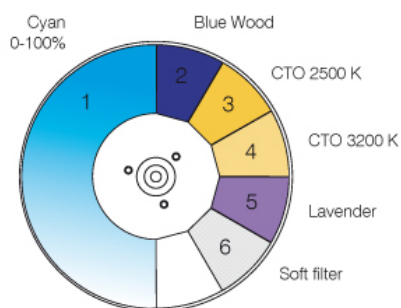

GOD007-003
(Smooth Breakup)
image: \varnothing 13 mm
pos. 4

GOD007-002
(Multiple Moons)
image: \varnothing 13 mm
pos. 5

GOD007-001
(Dappled Leaves)
image: \varnothing 13 mm
pos. 6

Fixed Gobo Wheel

298510/001

Animation Disc

298210/002

Color Wheels

298073/803

298073/802

298073/801