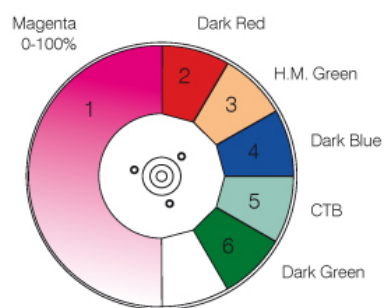

GOD007-003
(Smooth Breakup)
image: \varnothing 13 mm
pos. 4

GOD007-002
(Multiple Moons)
image: \varnothing 13 mm
pos. 5

GOD007-001
(Dappled Leaves)
image: \varnothing 13 mm
pos. 6

Fixed Gobo Wheel

298510/001

Animation Disc

298210/002

Color Wheels

298073/803

298073/802

298073/801