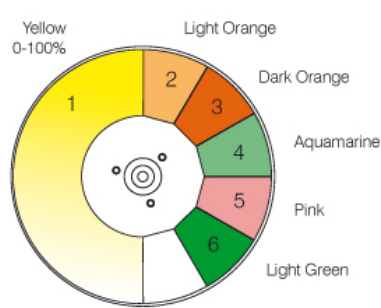

GOD007-003
(Smooth Breakup)
image: \varnothing 13 mm
pos. 4

GOD007-002
(Multiple Moons)
image: \varnothing 13 mm
pos. 5

GOD007-001
(Dappled Leaves)
image: \varnothing 13 mm
pos. 6

Fixed Gobo Wheel

298510/001

Animation Disc

298210/002

Color Wheels

298073/803

298073/802

298073/801