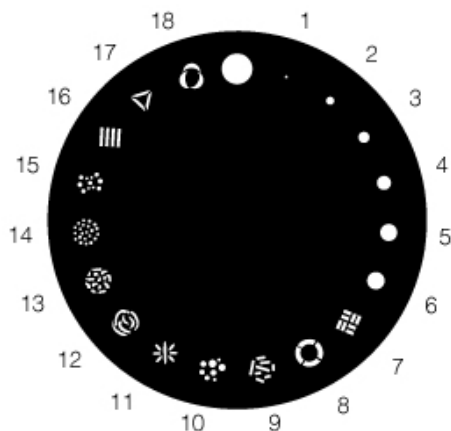

Mythos / Mythos²

Rotating Gobos \varnothing 25,9 mm

GOD007-006
(Half Circle)
image: \varnothing 13 mm
pos. 1

GOD007-005
(Ripple)
image: \varnothing 13 mm
pos. 2

GOD007-004
(Fat Line)
image: \varnothing 13 mm
pos. 3

GOD007-003
(Smooth Breakup)
image: \varnothing 13 mm
pos. 4

GOD007-002
(Multiple Moons)
image: \varnothing 13 mm
pos. 5

GOD007-001
(Dappled Leaves)
image: \varnothing 13 mm
pos. 6

Fixed Gobo Wheel

298510/001

Animation Disc

298210/002

Color Wheels

298073/803

298073/802

298073/801